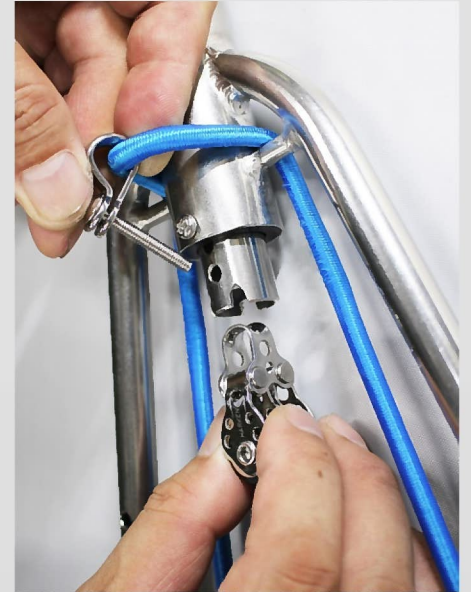

Min350mm and Max480mm

Harken16mm 406

Harken16mm 408

Micro Cam 468 with fairlead 424

Can use Harken22mm SB CB Car 2700 (not include)

Part Number 6113 (Fit Harken Block (406/408) and Harken Cam Cleat)
Weight 705g (With Block and Harken Cam)