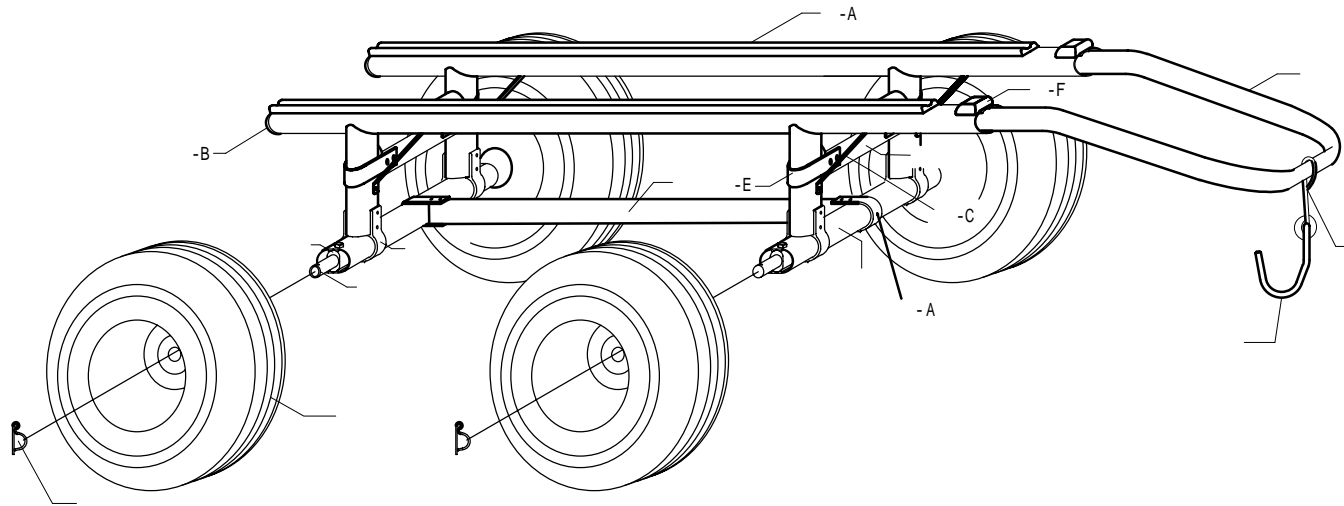

J-1480-4X PARTS LIST

PICTURE NO	ITEM NO	ITEM DESCRIPTION
1	JL100	Launching hook
2	JL103LBX	Handle for J-1480-4X
3	JL103B	Main rail frame (include 3-A ~ E)
3-A	JL210BS	Rauncher rail for J-1480-4X
3-B	Z6038	Cap 50x70
3-C	JL106	Support bar
3-E	JL108S	Connection bracket 20mm
3-F	Z6037	Plastic Base
4	JL112S	Connection pipe for J-1480-4X
5	JL118	Center frame
5-A	JL108S	Connection bracket 20mm
6	JL122	Axle frame for J-1480-4X
7	Z507	Axle shaft collar for J-1480-4X
8	JL123	Axle shaft for J-1480-4X
9	JL121	Axle bracket
10	TA30F	Spare tire type F
11	Z521	D ring
	P04-6-70	Bolt M6-70mm
	P04-6-65	Bolt M6-65mm
	P04-6-55	Bolt M6-55mm
		Nut&Spring washer M6
16	JL405	Rope 8 x1.2M

JET LAUNCHER J-1480-4X

FACTORY ZERO