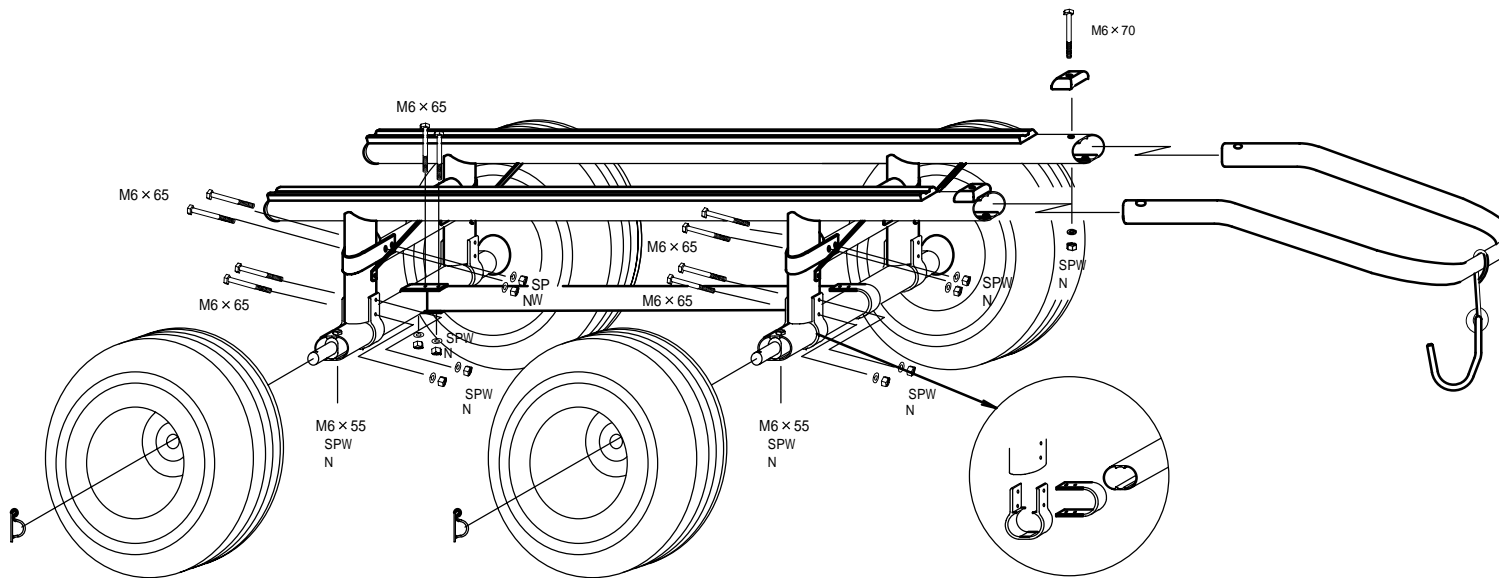

J-1480-4X PARTS LIST

PICTURE NO	ITEM NO	ITEM DESCRIPTION
1	JL100	Launching hook
2	JL103LBX	Handle for J-1480-4X
3	JL103B	Main rail frame (include 3-A ~ E)
3-A	JL210BS	Rauncher rail for J-1480-4X
3-B	Z6038	Cap 50x70
3-C	JL106	Support bar
3-E	JL108S	Connection bracket 20mm
3-F	Z6037	Plastic Base
4	JL112S	Connection pipe for J-1480-4X
5	JL118	Center frame
5-A	JL108S	Connection bracket 20mm
6	JL122	Axle frame for J-1480-4X
7	Z507	Axle shaft collar for J-1480-4X
8	JL123	Axle shaft for J-1480-4X
9	JL121	Axle bracket
10	TA30F	Spare tire type F
11	Z521	D ring
	P04-6-70	Bolt M6-70mm
	P04-6-65	Bolt M6-65mm
	P04-6-55	Bolt M6-55mm
		Nut&Spring washer M6
16	JL405	Rope 8 x1.2M

JET LAUNCHER J-1480-4X

FACTORY ZERO