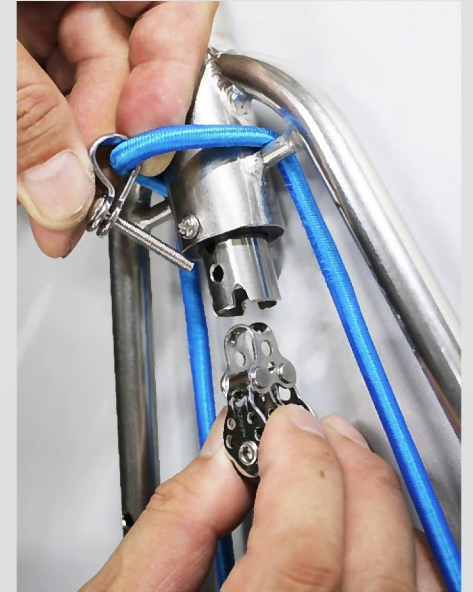

Min350mm and Max480mm

Harken16mm 406

Harken16mm 408

Micro Cam 468 with fairlead 424

Can use Harken22mm SB CB Car 2700 (not include)

Part Number 6113 (Fit Harken Block(406/408) and Harken Cam Cleat)
Price JPY62,210(without tax) Weight705g(With Block and Harken Cam)