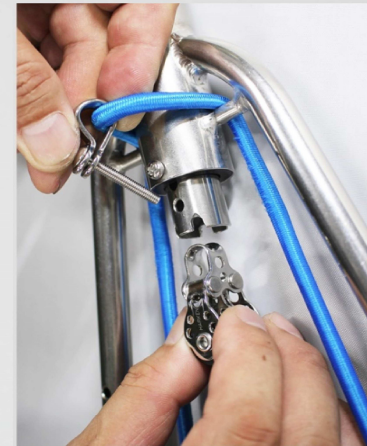

Min350mm and Max480mm

Micro Cam 471 with fairlead 424

Harken16mm 406

Harken16mm 408

Can use Harken22mm SB CB Car 2700 (not include)

Part Number 6113 (Fit Harken Block(406/408) and Harken Cam Cleat)  
Price JPY62,210(without tax) Weight705g(With Block and Harken Cam)