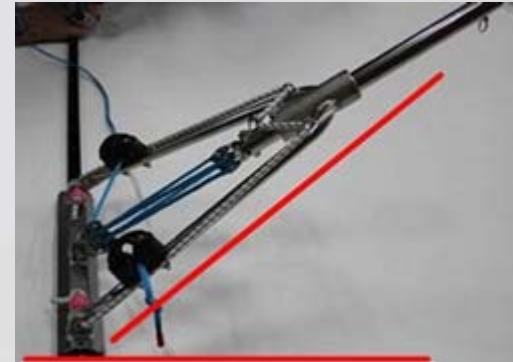

Part Number 6106 (Fit Harken Block(406/408)and Harken Cam Cleat)
Weight760g(Wiht Block and Harken Cam)

Low325mm and Max475mm

Hoop can keep angle in front
(protection to center board)

Harken16mm 406

Harken16mm 408

Micro Cam 468 with fairlead 424

Can use Harken22mm SB CB Car 2700(not incruce)